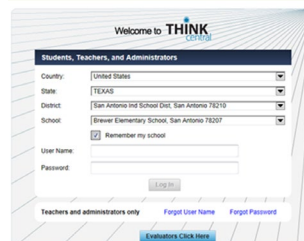

Texas GoMath!

Blazing a Trail to Success

Welcome to GO Math! and ThinkCentral

Dear Parent,

Your child's school is providing your student this user name and password to access online materials available for their new **GO Math!** program on the ThinkCentral website. ThinkCentral is an all-in-one learning platform that provides access to digital books, activities, videos and more!

The login information for your child, _____, is:

- User name: _____
- Password: _____

Follow these simple steps to access online materials and assignments:

1. Go to **www-k6.thinkcentral.com**
2. Select your state, district, and school.
3. To make it easier to log in later, check **Remember My School**.
4. Enter your user name and password.
5. Click **Login**