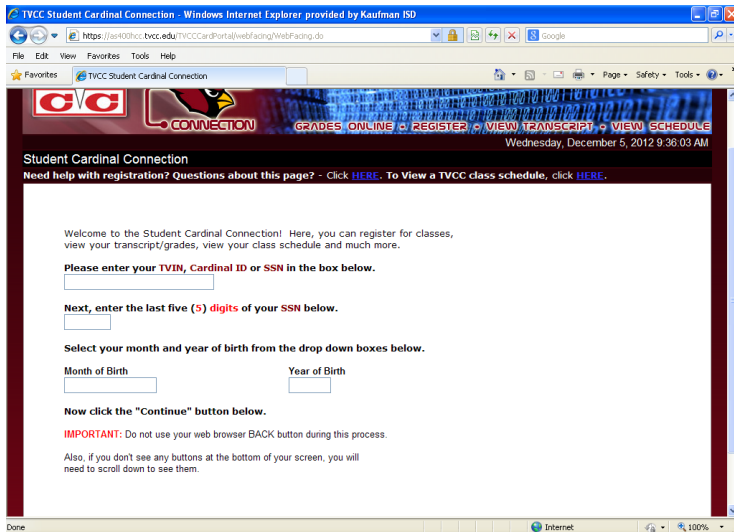

To Pay Your Bill

Click on Cardinal Connection link

Click on Students

Input information and click CONTINUE

Click "Pay Your Tuition/Fees (if Previously Registered)" and follow the steps on the screen.